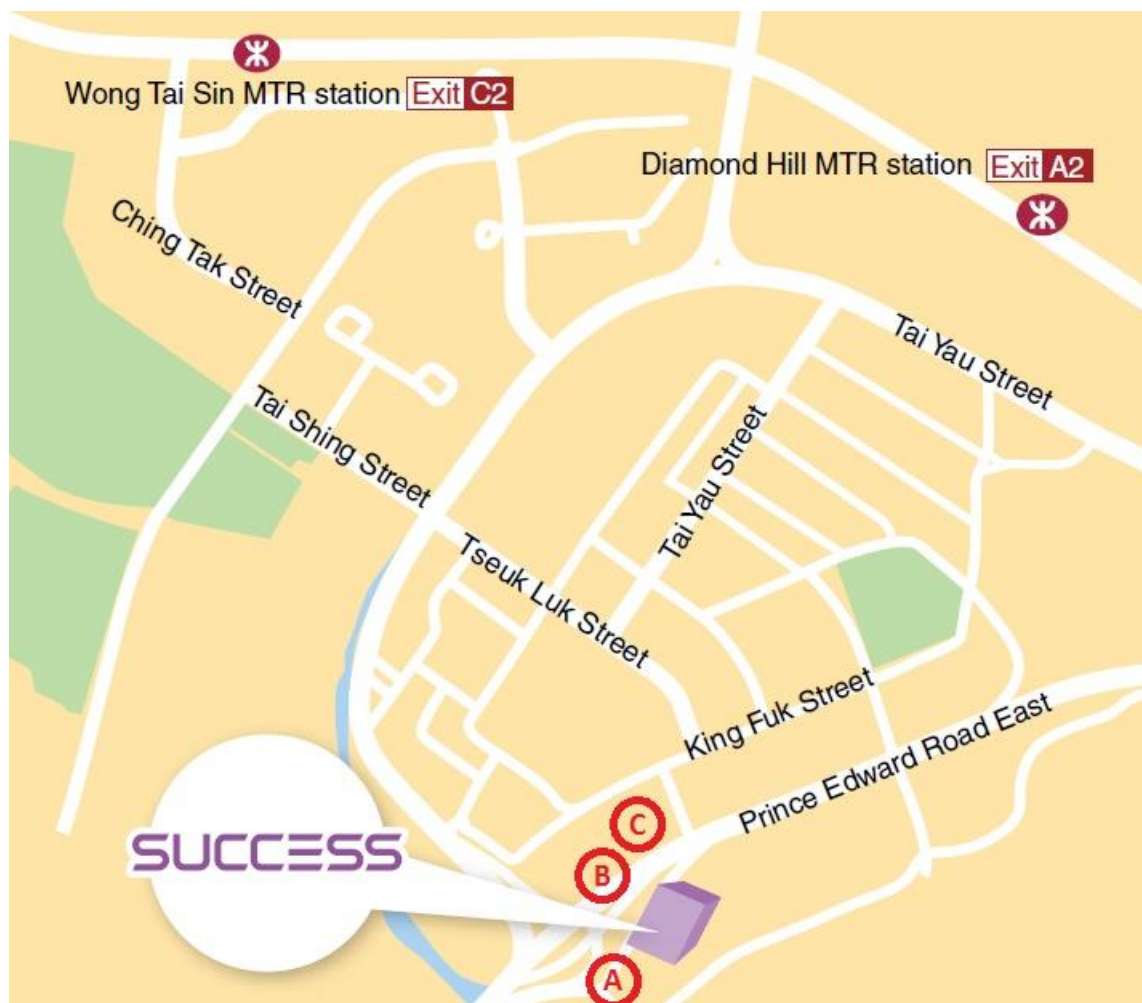

Support and Consultation Centre for SMEs of the Trade and Industry Department (SUCCESS)
Location: Room 1301, 13/F, Trade and Industry Tower, 3 Concorde Road, Kowloon City

How to reach SUCCESS

Legend

A – Bus Stop off the Entrance to Trade and Industry Tower (G/F)

B – Bus Stop outside the Entrance to Mikiki Shopping Mall / The Latitude

C – Minibus Stop in the basement (LG) of Mikiki Shopping Mall / The Latitude

Note: A footbridge connects Trade and Industry Tower from 1/F of Mikiki Shopping Mall

Getting from major MTR stations to Trade and Industry Tower

Station(s)	Route(s)	Location to get off
Kowloon Bay / Ngau Tau Kok	Bus 1A, 11B, 11D, 14, 15, 16, 17, 93K, 296C	A
Choi Hung	Bus 26, 27, 42, 213D	A
Mong Kok / Prince Edward	Bus 1A, 2A, 13D, 24, 93K, 95, 98C, 296C, 796C	B
Kowloon Tong	Minibus 25B	C